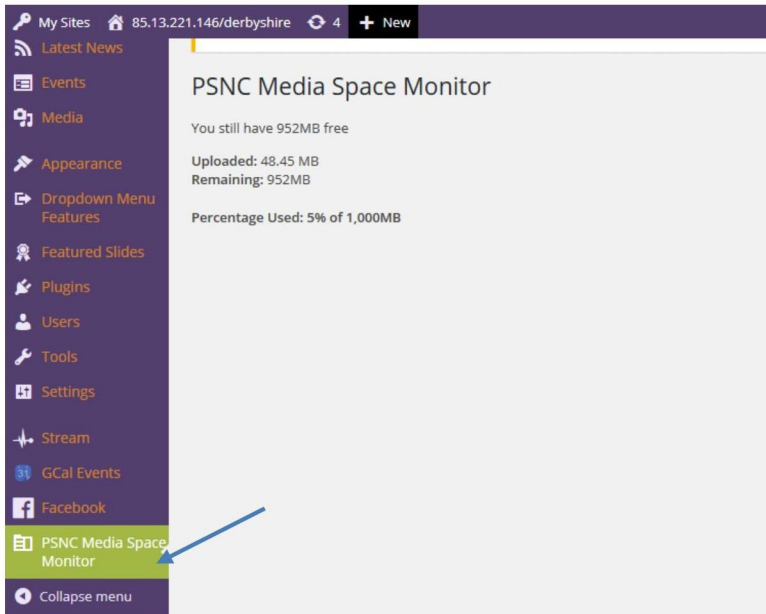

LPC website storage space - PSNC Media Space Monitor

Each LPC Site will have an additional menu item Called PSNC Media Space Monitor.

This page will display your current space usage and how much space you have remaining.